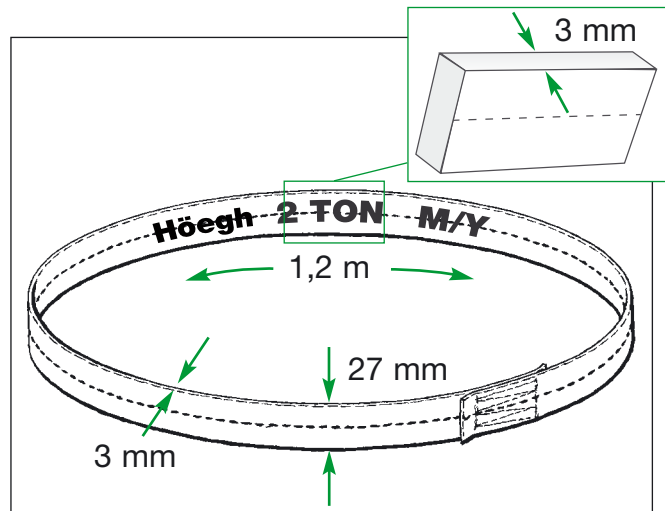

Width: 28 mm

Weight: 0,08 kg

Höegh Autoliners Car Sling

1,2 m, white

Only sling marked with
one black line to be used

1,2 m circumference

Höegh Autoliners Car Sling 1.2 m, white

The Original Höegh Autoliners Car Sling