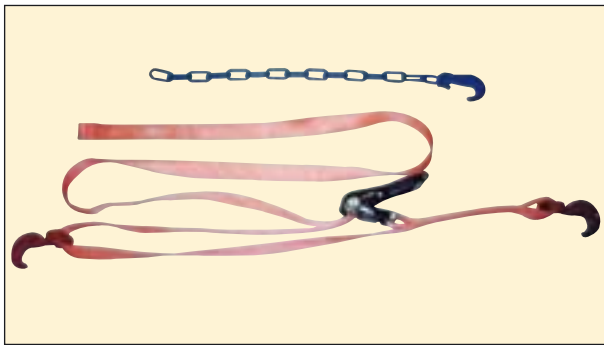

# Höegh Autoliners Heavy Duty Webb Lash

## Type: Höegh Autoliners Heavy Duty Webb Lash

BL 10000 kg, MSL 5000 kg  
 Length: 3 m + chain extension  
 Width: 50 mm  
 Weight: 4,1 kg + 1,5 kg

## Höegh Autoliners Heavy Duty Webb Lash

Breaking load 10000 kg MSL 5000 kg to be used on units above 1000 kg.