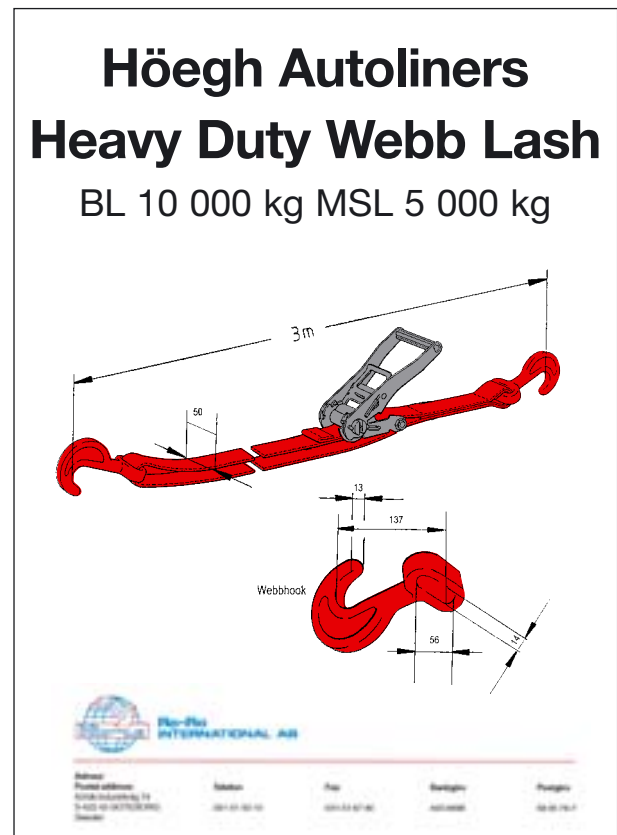

# Höegh Autoliners Heavy Duty Webb Lash

## Type: Höegh Autoliners Heavy Duty Webb Lash

BL 10000 kg, MSL 5000 kg  
 Length: 3 m + chain extension  
 Width: 50 mm  
 Weight: 4,1 kg + 1,5 kg

## Höegh Autoliners Heavy Duty Webb Lash

Breaking load 10000 kg MSL 5000 kg to be used on units above 1000 kg.