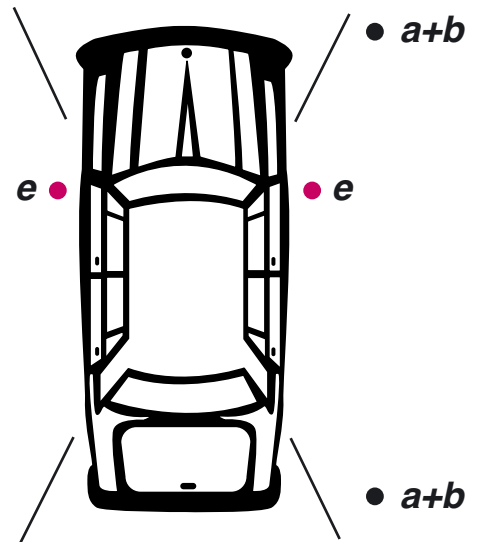

Volkswagen Phaeton

Höegh Icons

**a****b****e****h****k****l**

6 lashings each end when stowed athwartship

It must be ensured that the tires of the cars are located on the fixed floor of the ship during transport by sea, i.e. the tires must not be located on rings, chains etc. or have pressure contact or lateral contact with rings, chain etc.

Lashing Instructions

Bumper to bumper: 40 cm

Distance between side mirror: 10 cm

Side to obstruction: 20 cm

Bumper to bulkhead: 20 cm

Walkway: 60 cm

Distance to emergency exit / ladders: 60 cm

Keys to be placed: Key is pulled and placed in driver's door pocket or in the centre console.