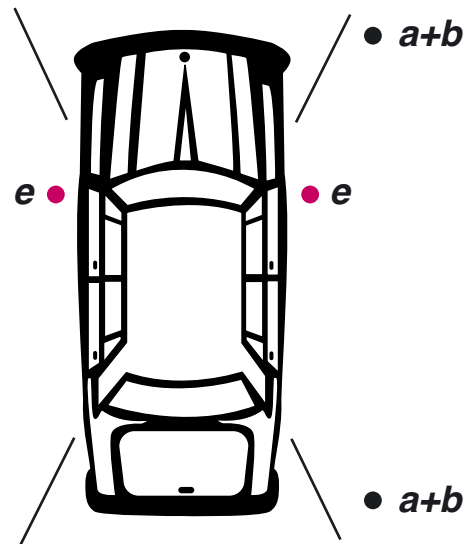

Seat Cordoba

Höegh Icons

4 lashings each end when stowed athwartship

It must be ensured that the tires of the cars are located on the fixed floor of the ship during transport by sea, i.e. the tires must not be located on rings, chains etc. or have pressure contact or lateral contact with rings, chain etc.

Lashing Instructions

Bumper to bumper:	40 cm
Distance between side mirror:	10 cm
Side to obstruction:	20 cm
Bumper to bulkhead:	20 cm
Walkway:	60 cm
Distance to emergency exit / ladders:	60 cm
Keys to be placed:	Key is pulled and placed in driver's door pocket or in the centre console.