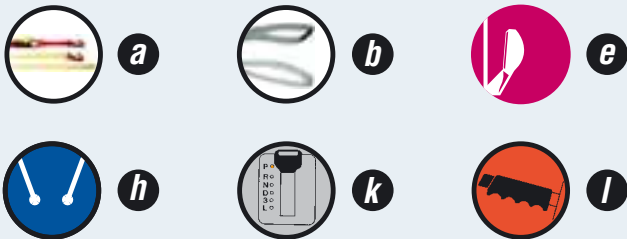

Seat Cordoba

Höegh Icons

4 lashings each end when stowed athwartship

It must be ensured that the tires of the cars are located on the fixed floor of the ship during transport by sea, i.e. the tires must not be located on rings, chains etc. or have pressure contact or lateral contact with rings, chain etc.

Lashing Instructions

Bumper to bumper:	40 cm
Distance between side mirror:	10 cm
Side to obstruction:	20 cm
Bumper to bulkhead:	20 cm
Walkway:	60 cm
Distance to emergency exit / ladders:	60 cm
Keys to be placed:	Key is pulled and placed in driver's door pocket or in the centre console.