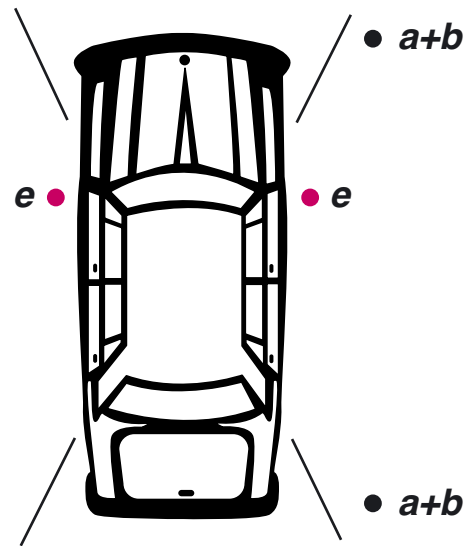

Saturn Aura

Höegh Icons

**a****b****e****h****k****l**

It must be ensured that the tires of the cars are located on the fixed floor of the ship during transport by sea, i.e. the tires must not be located on rings, chains etc. or have pressure contact or lateral contact with rings, chain etc.

Lashing Instructions

Bumper to bumper:	30 cm
Side to Side	15 cm
Distance between side mirror:	10 cm
Side to obstruction:	20 cm
Bumper to bulkhead:	30 cm
Walkway:	50 cm
Distance to emergency exit / ladders:	50 cm