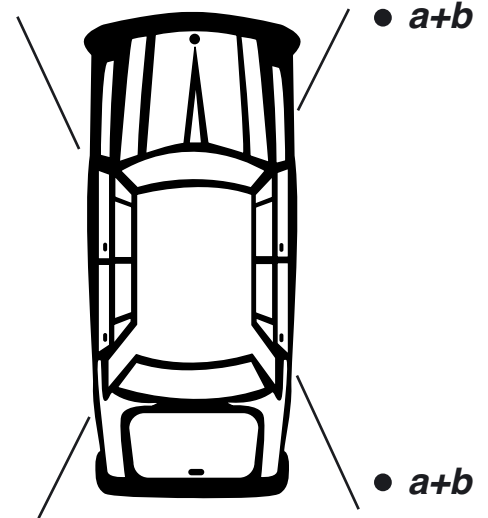

Höegh Icons

**a****b****h****k**

6 lashings each end when stowed athwartship

It must be ensured that the tires of the cars are located on the fixed floor of the ship during transport by sea, i.e. the tires must not be located on rings, chains etc. or have pressure contact or lateral contact with rings, chain etc.

Lashing Instructions

Bumper to bumper:	30 cm
Side to side (without mirror):	30 cm
Side to obstruction:	30 cm
Bumper to bulkhead:	30 cm
Walkway:	50 cm
Distance to emergency exit / ladders:	50 cm
Keys to be placed:	Keys to be taken out and placed with the master.